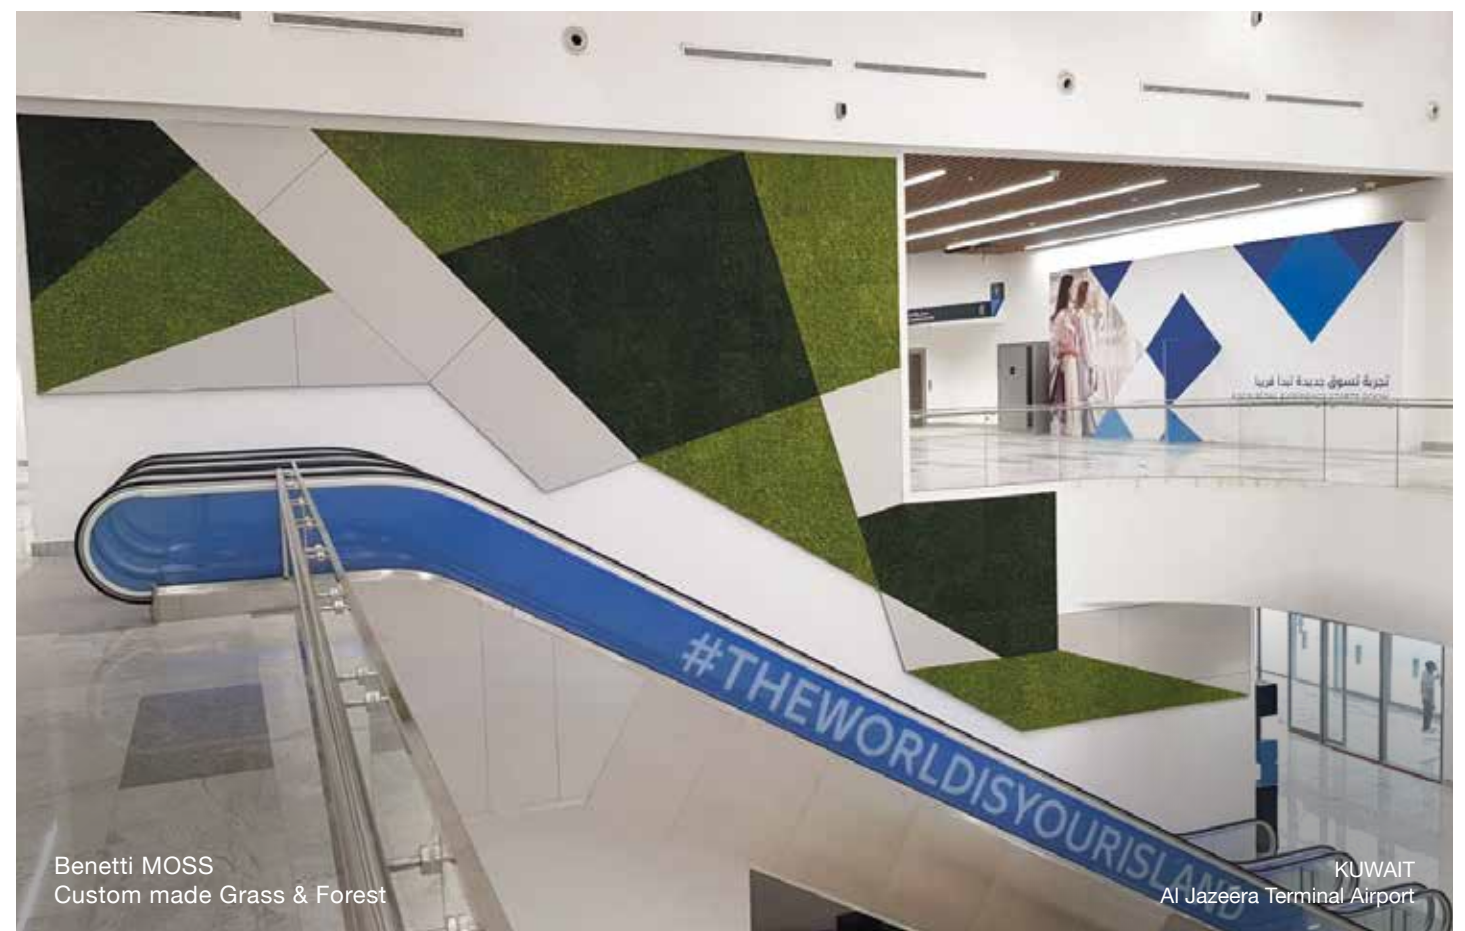

Benetti MOSS
Custom made Grass & Forest

KUWAIT
Al Jazeera Terminal Airport