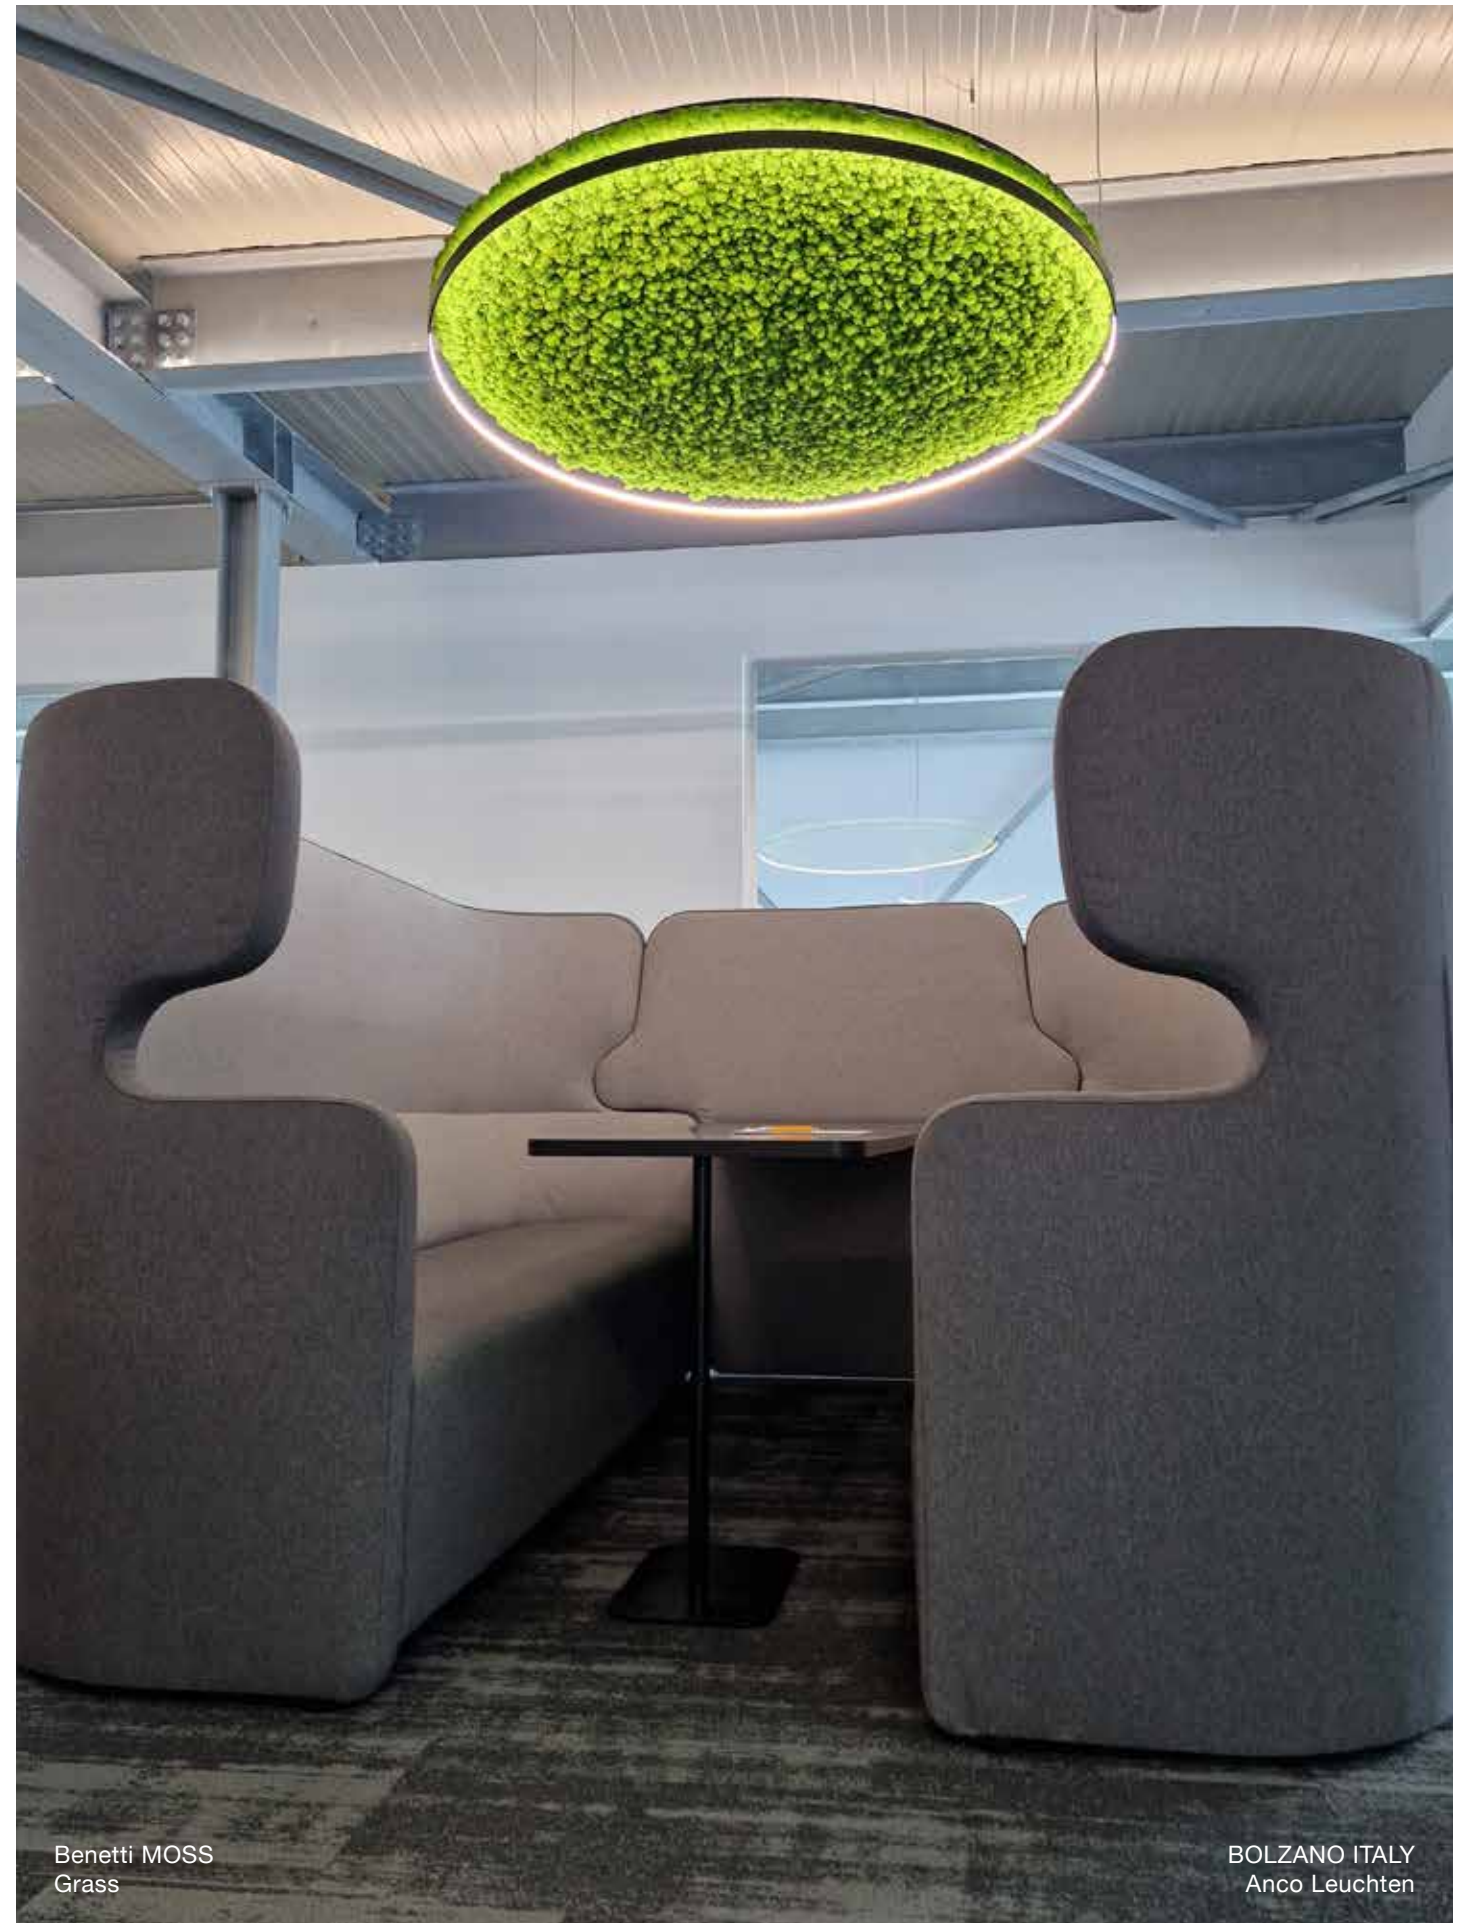

Benetti MOSS
Grass

BOLZANO ITALY
Anco Leuchten