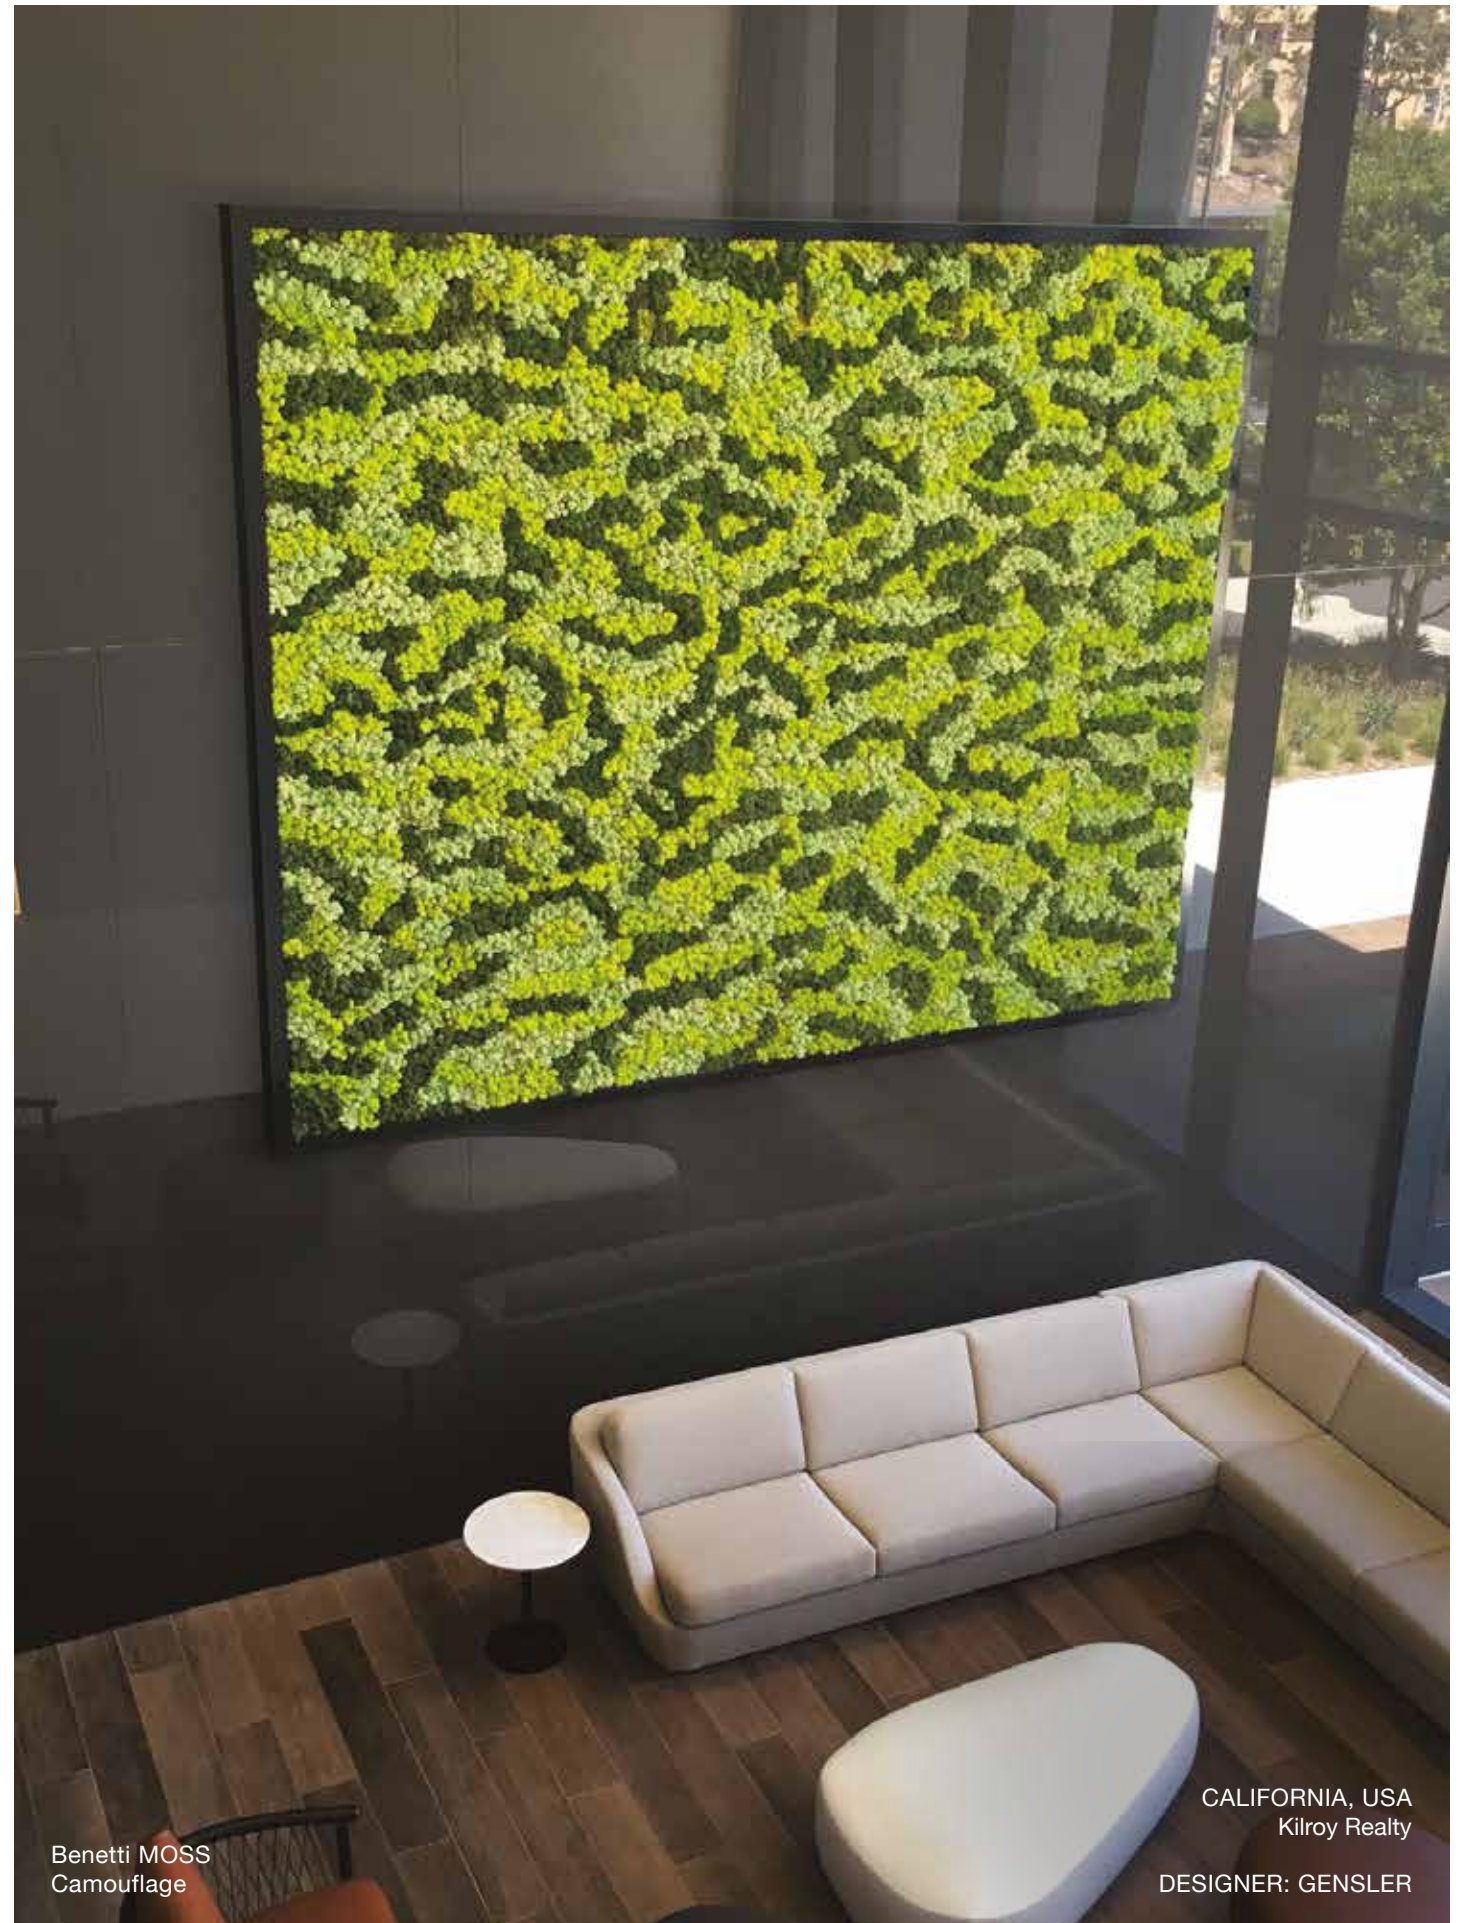

Benetti MOSS
Camouflage

CALIFORNIA, USA
Kilroy Realty

DESIGNER: GENSLER