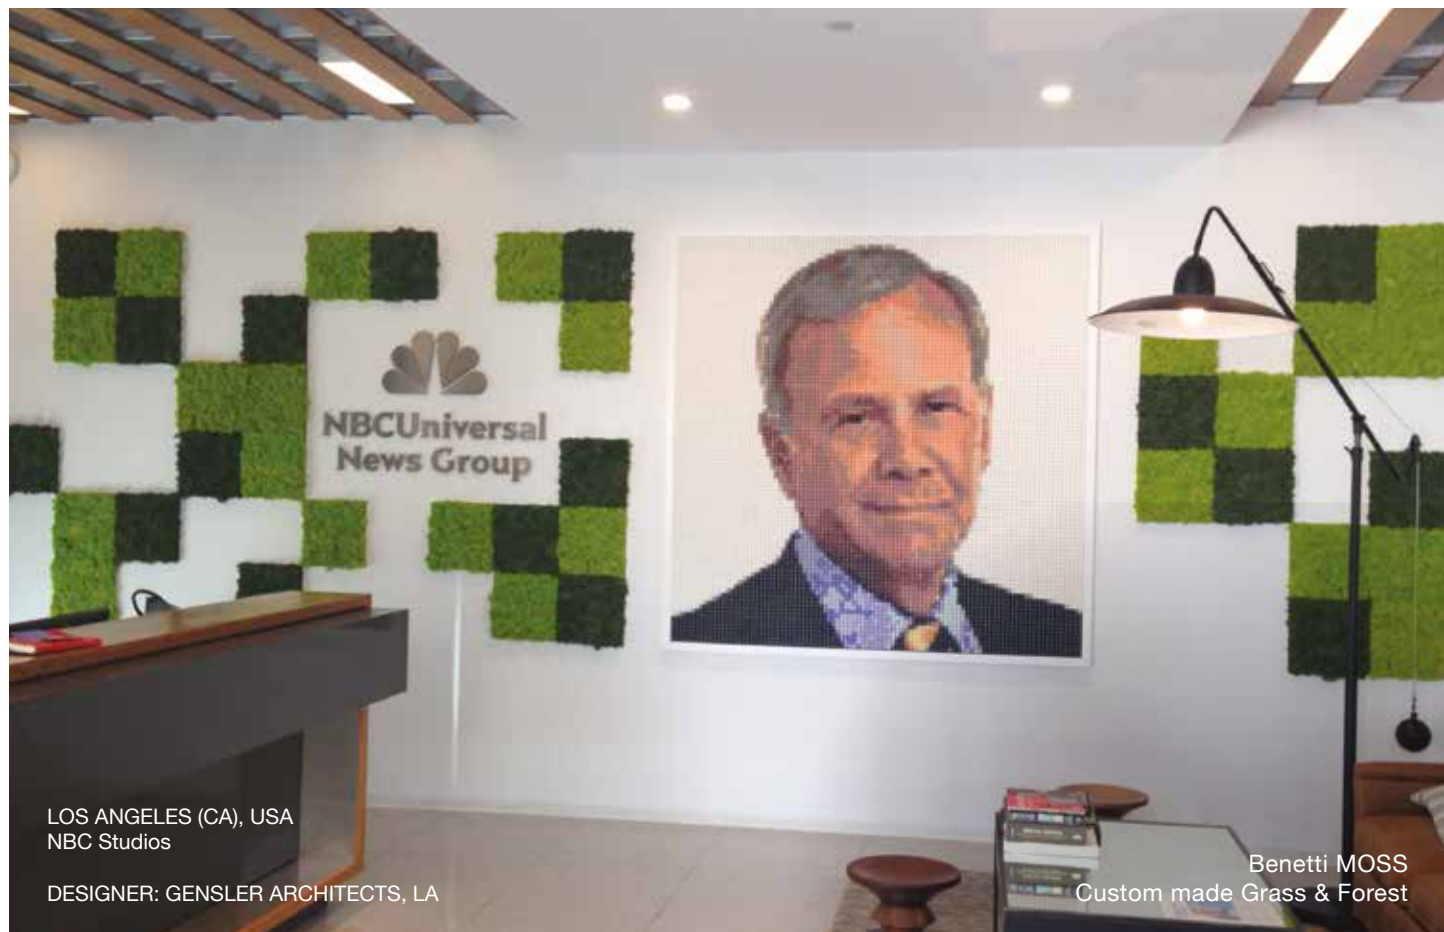

DESIGNER: HACKER ARCHITECTS
REALIZED BY: LEASE CRUTCHER LEWIS

Benetti MOSS
Grass

LOS ANGELES (CA), USA
NBC Studios

DESIGNER: GENSLER ARCHITECTS, LA

Benetti MOSS
Custom made Grass & Forest