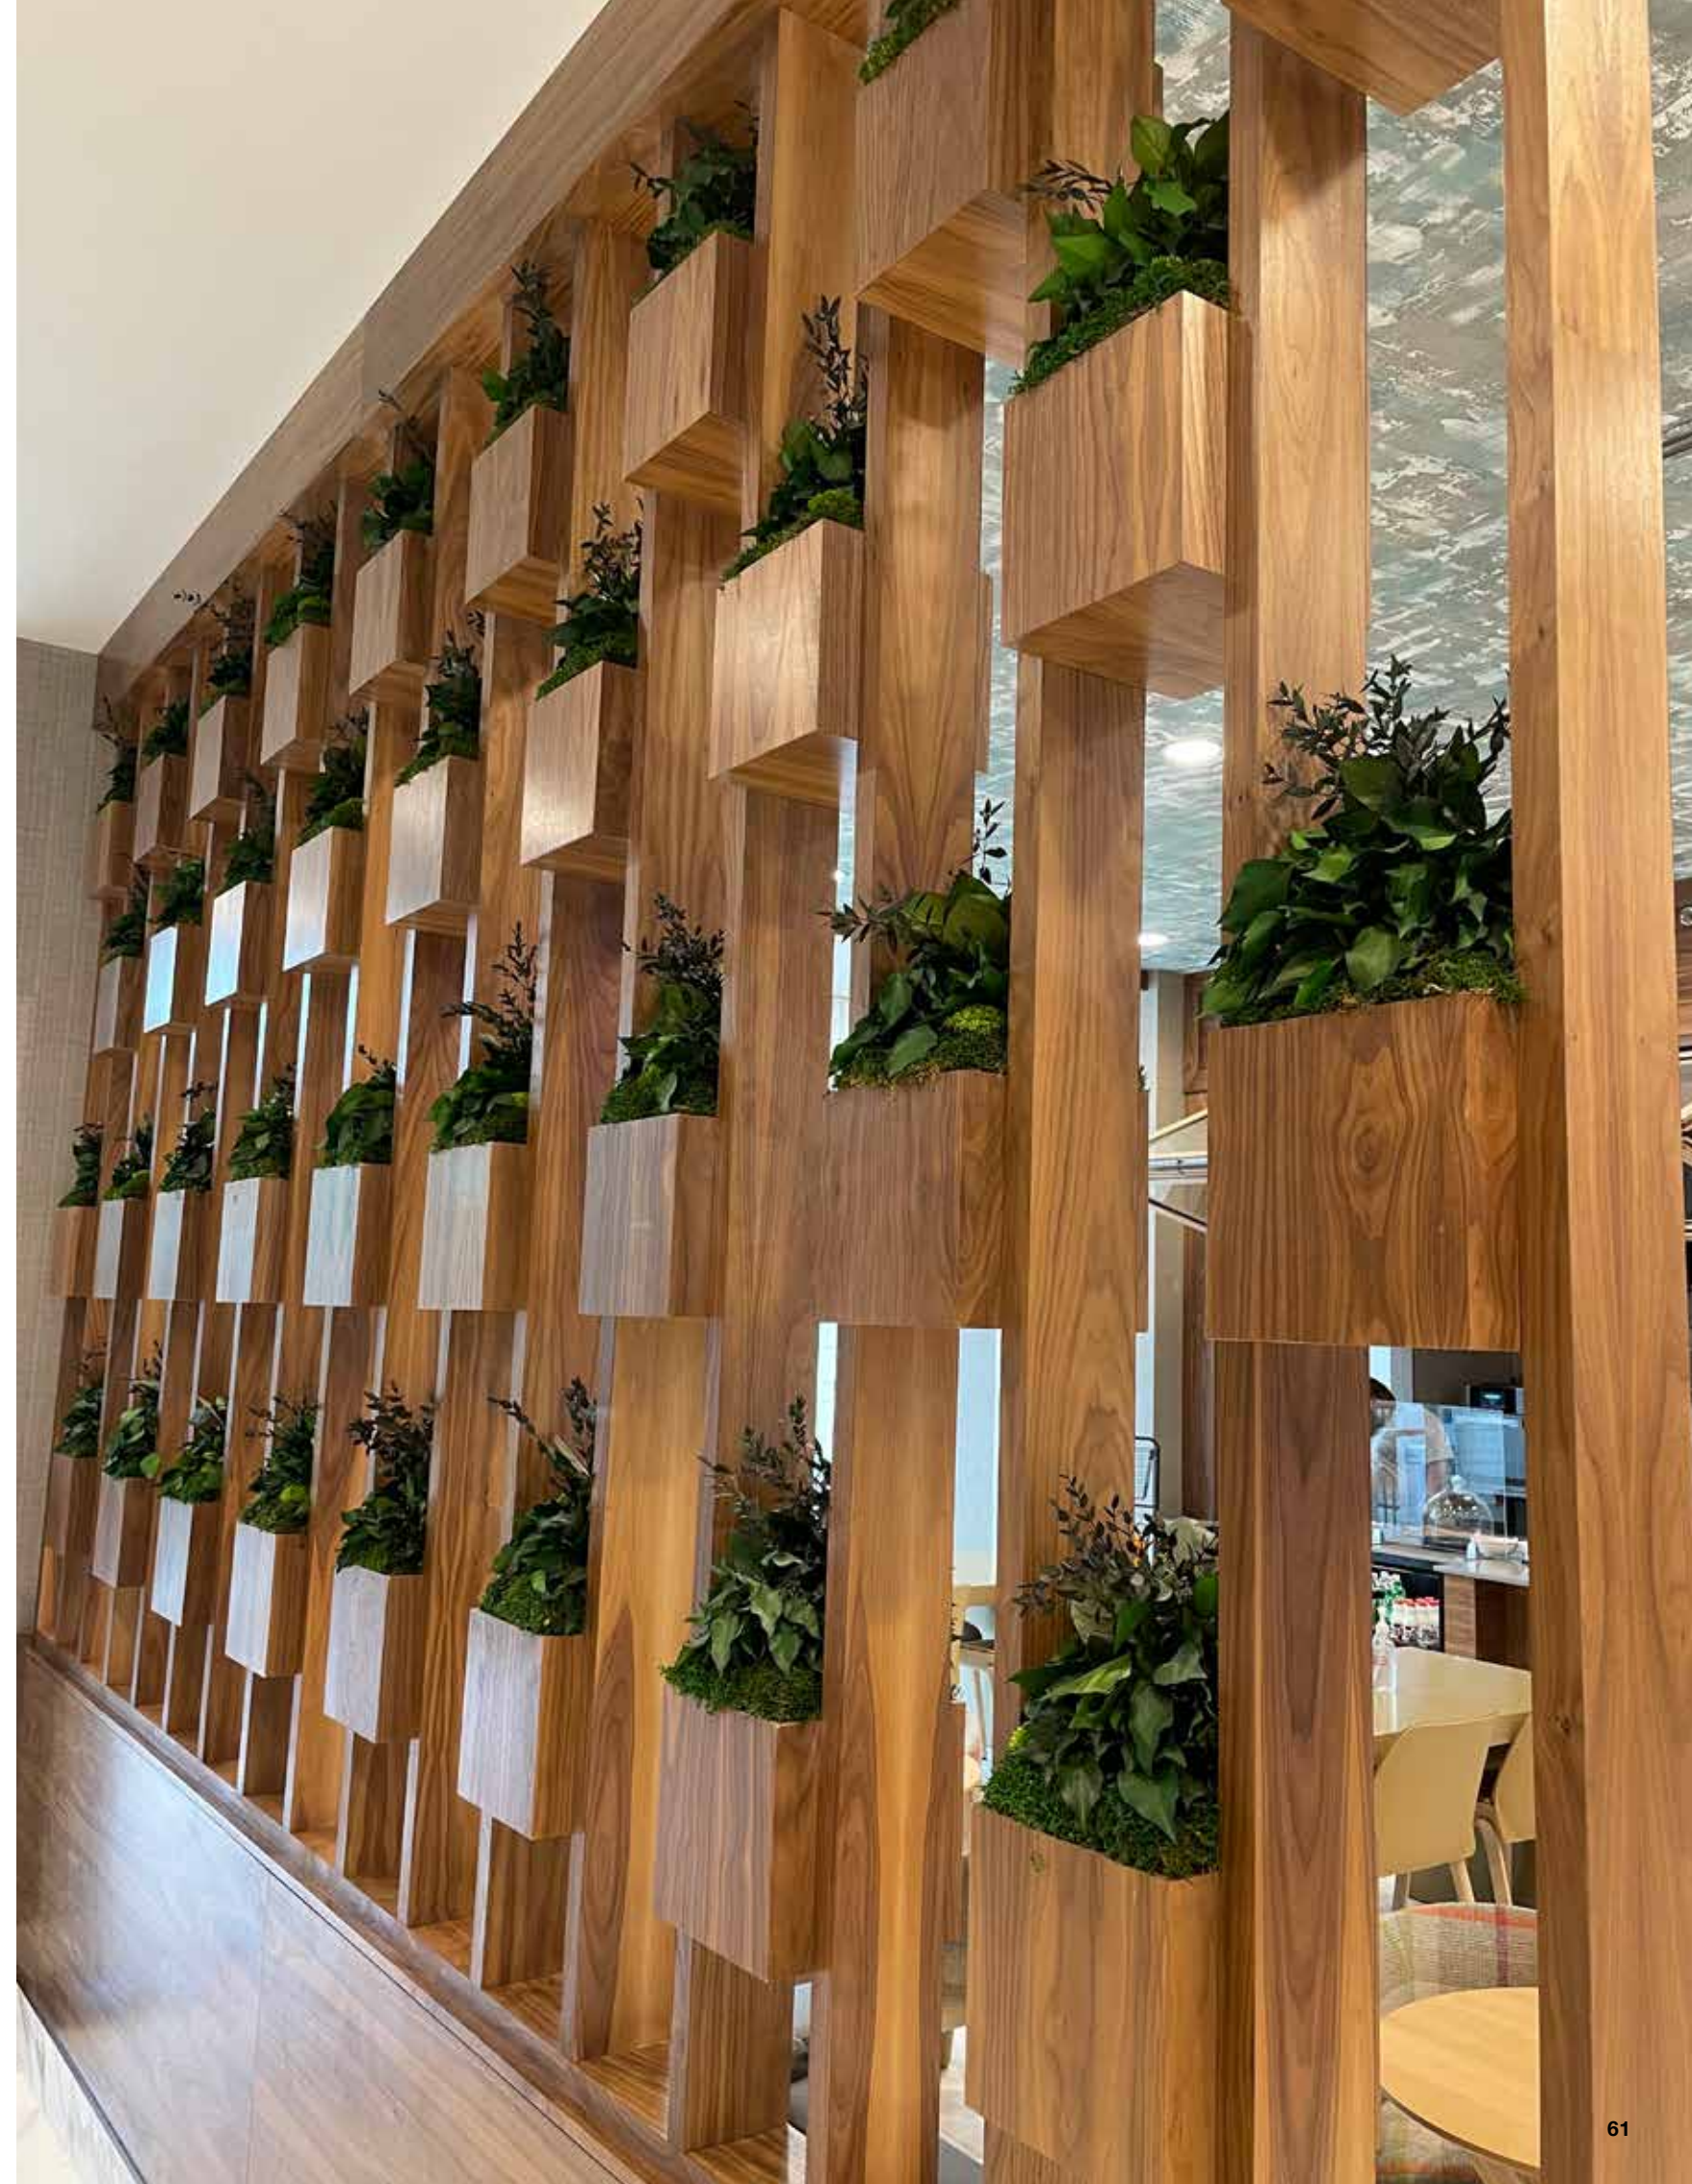

Benetti PLANTER

The Benetti PLANTER collection is ideal both on the floor, as room dividers, and on the wall or ceiling to make any interior space greener.

It is supplied tailor-made, according to the dimensions of the containers that will hold the compositions.