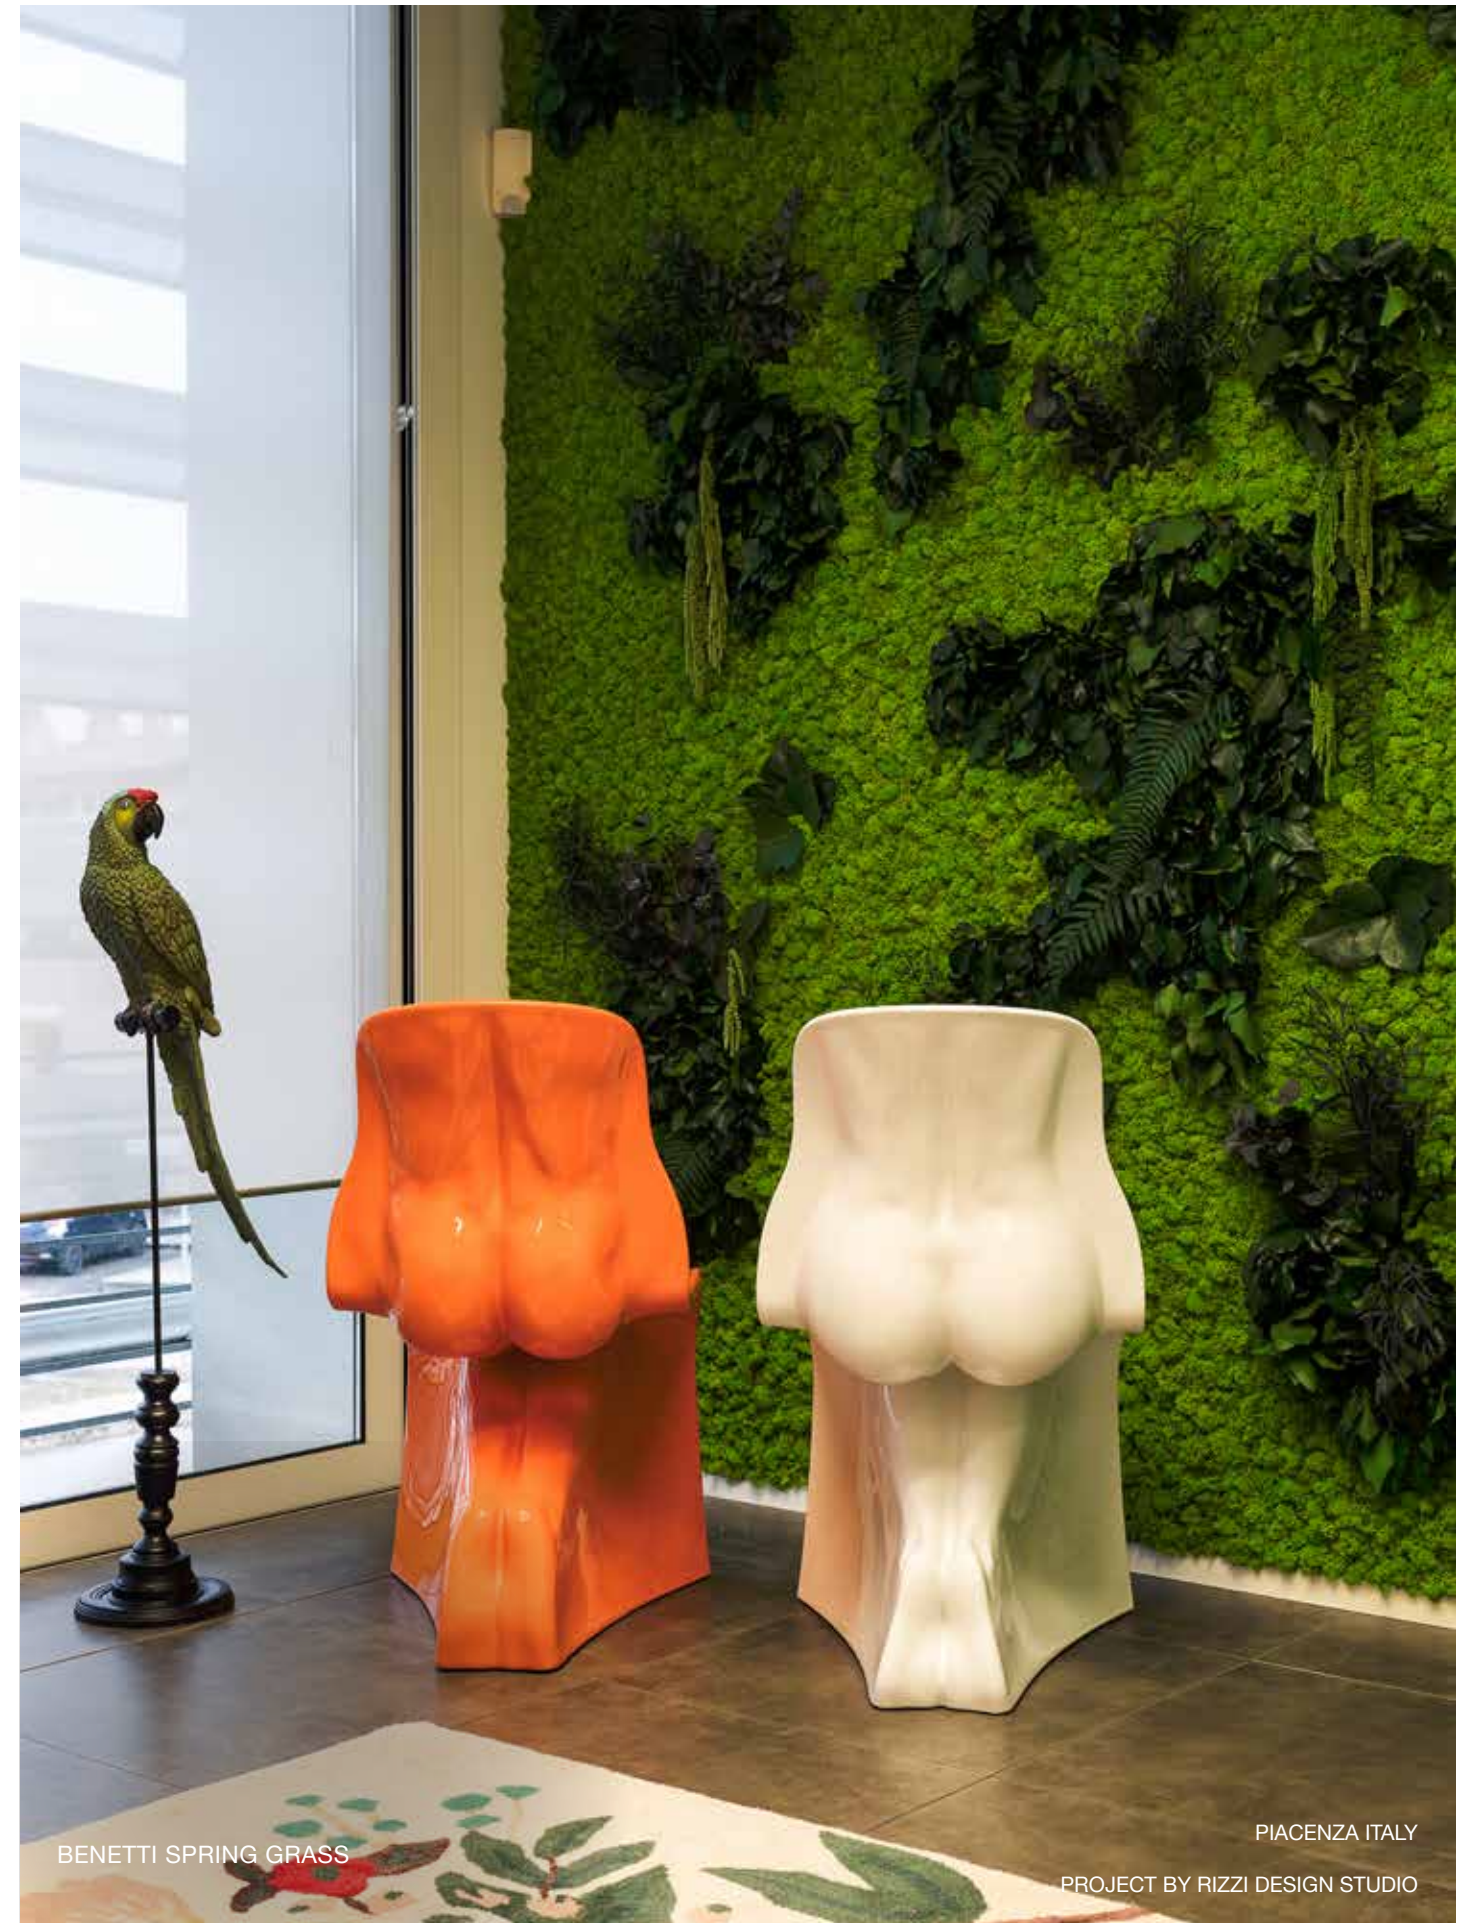

BENETTI SPRING GRASS

PIACENZA ITALY
PROJECT BY RIZZI DESIGN STUDIO