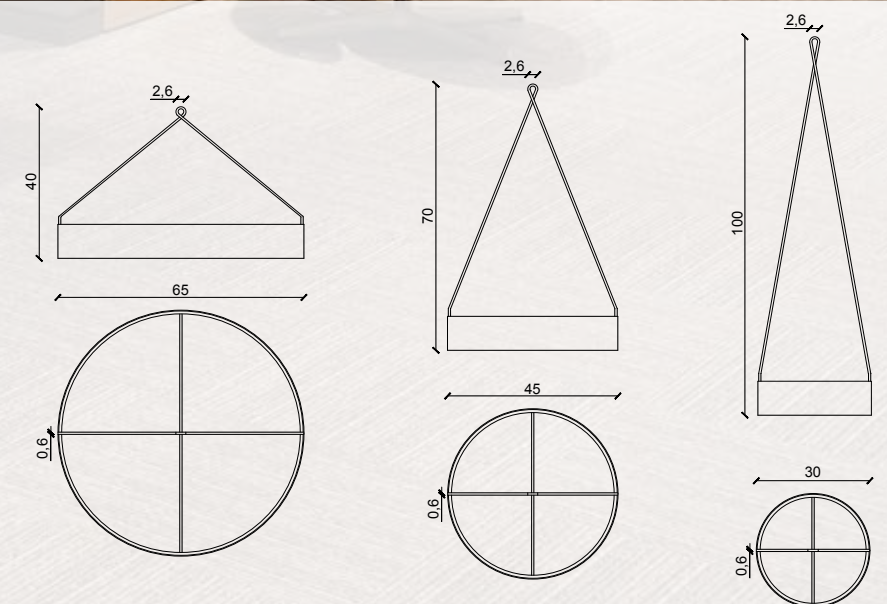

Benetti SKY

Natural and preserved

Naturale e stabilizzato

Maintenance free

Senza bisogno di Manutenzione

For indoor use

Solo per uso interno

**Recommended air humidity
level: $\geq 30\% \leq 70\%$**

*Livello di umidità ambientale
consigliato: $\geq 30\% \leq 70\%$*

**Available in round shape in 3
sizes with 3 different heights and
supplied with anthracite-colored
iron frame, centrally covered with
a mix of natural and preserved
greenery**

*Disponibile in forma circolare in 3 misure
con 3 altezze diverse e fornito con
struttura in ferro colore antracite, rivestita
centralmente con un mix di fronde
naturali stabilizzate*