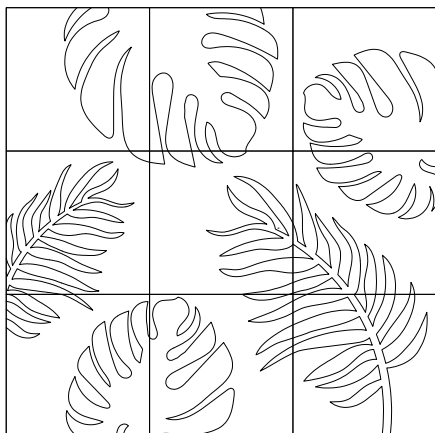

*Wrapped in Gieves & Hawkes,
towards the theatre.*

*At a steady pace,
I turn into Abbey Road.*

*I tread the zebra crossing,
the history, the art.*

The show will accompany us.

Piece of Art 

TROPICAL

MR. FLOCK
TROPICAL #012.01
MISURA PANNELLO - *TILE SIZE:*
CM. 60X60 (23.62" X 23.62")
MISURA TOTALE - *TOTAL SIZE:*
CM. 180X180 (70.86" X 70.86")
FLOCK COLOR: CIOCCOLATO
MOSS COLOR: GRASS

Piece of Art 

SOFT

MR. FLOCK
SOFT #07.01
MISURA PANNELLO - TILE SIZE:
CM. 60X60 (23.62"X 23.62")
MISURA TOTALE - TOTAL SIZE:
CM. 240X300 (94.48"X 118.00")
ALTRE MISURE SU RICHIESTA - OTHER SIZES ON REQUEST
FLOCK COLOR: NERO
MOSS COLOR: GRASS